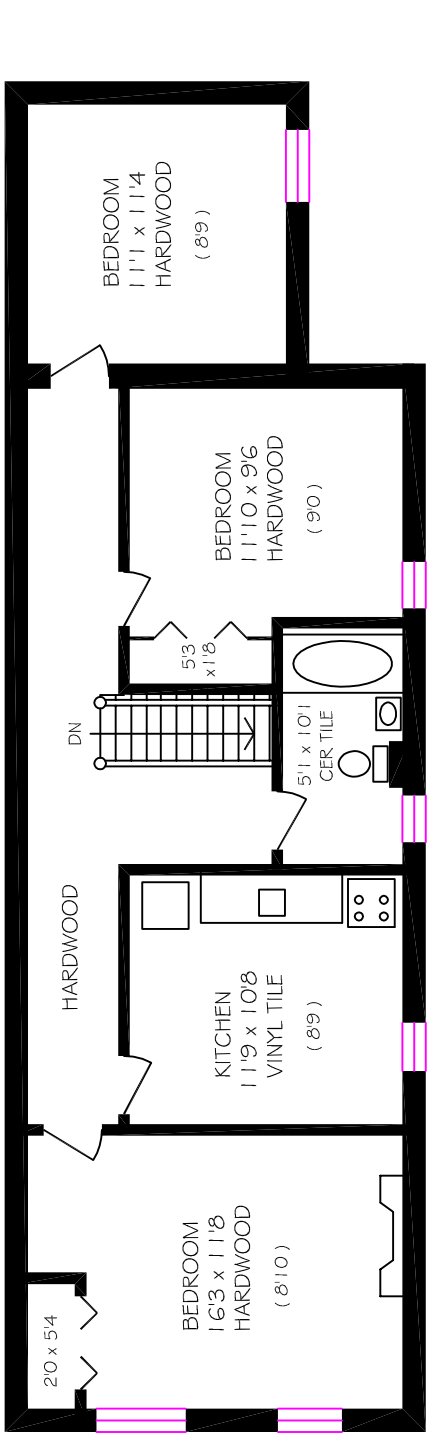

193 Sorahren Avenue

Total above ground floor area is 1970 sq ft

No warranty is made or implied as to the accuracy of the information contained herein.

(9'10) refers to ceiling height

SECOND FLOOR = 990 SQ FT

GROUND FLOOR = 980 SQ FT

BASEMENT LEVEL = 990 SQ FT