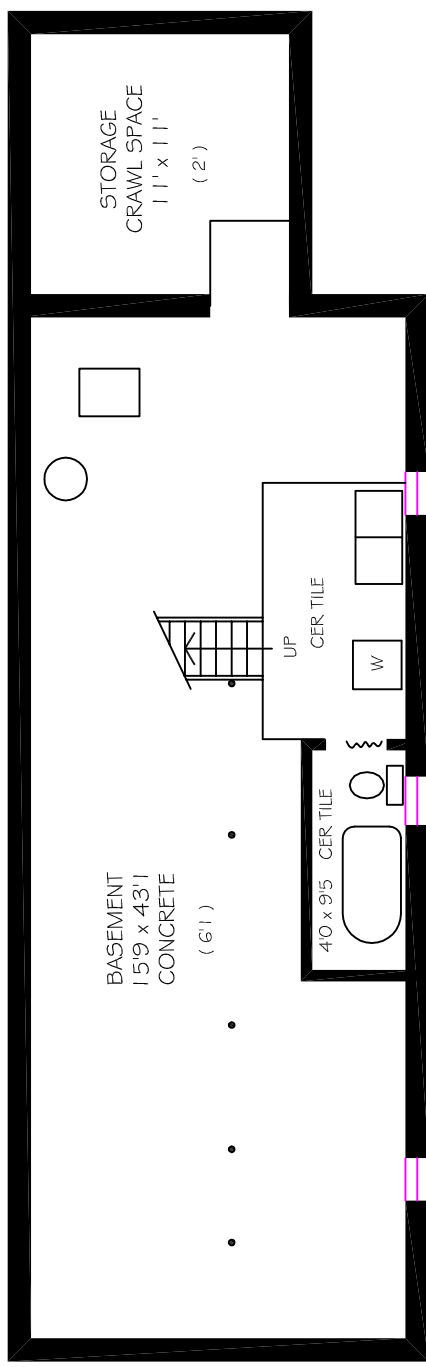

193 Sorahren Avenue

Total above ground floor area is 1970 sq ft

No warranty is made or implied as to the accuracy of the information contained herein.

(9'10) refers to ceiling height

SECOND FLOOR = 990 SQ FT

GROUND FLOOR = 980 SQ FT

BASEMENT LEVEL = 990 SQ FT