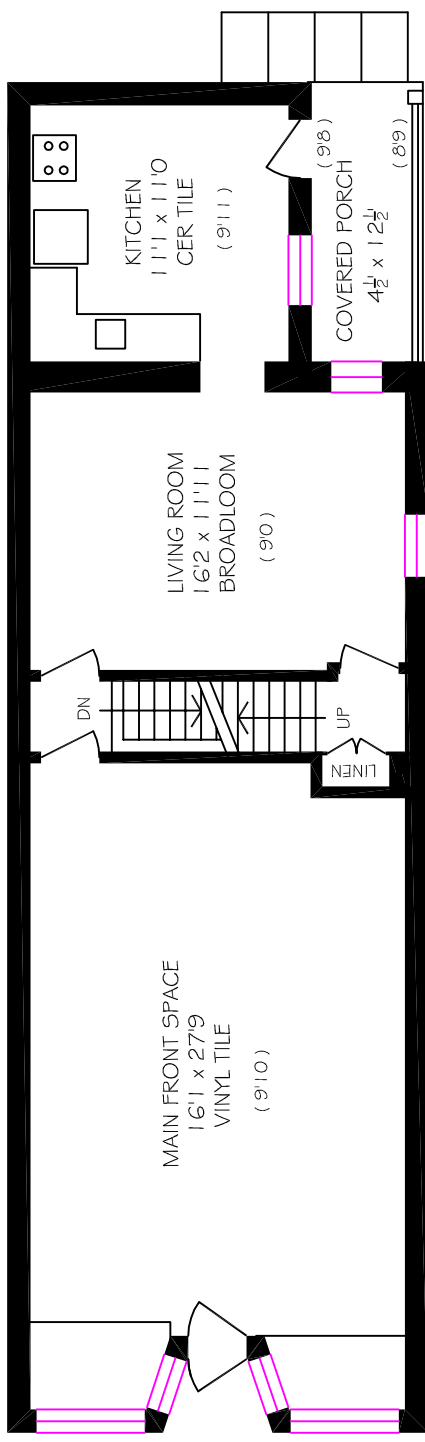

193 Sorahren Avenue

Total above ground floor area is 1970 sq ft

No warranty is made or implied as to the accuracy of the information contained herein.

(9'10) refers to ceiling height

SECOND FLOOR = 990 SQ FT

GROUND FLOOR = 980 SQ FT

BASEMENT LEVEL = 990 SQ FT