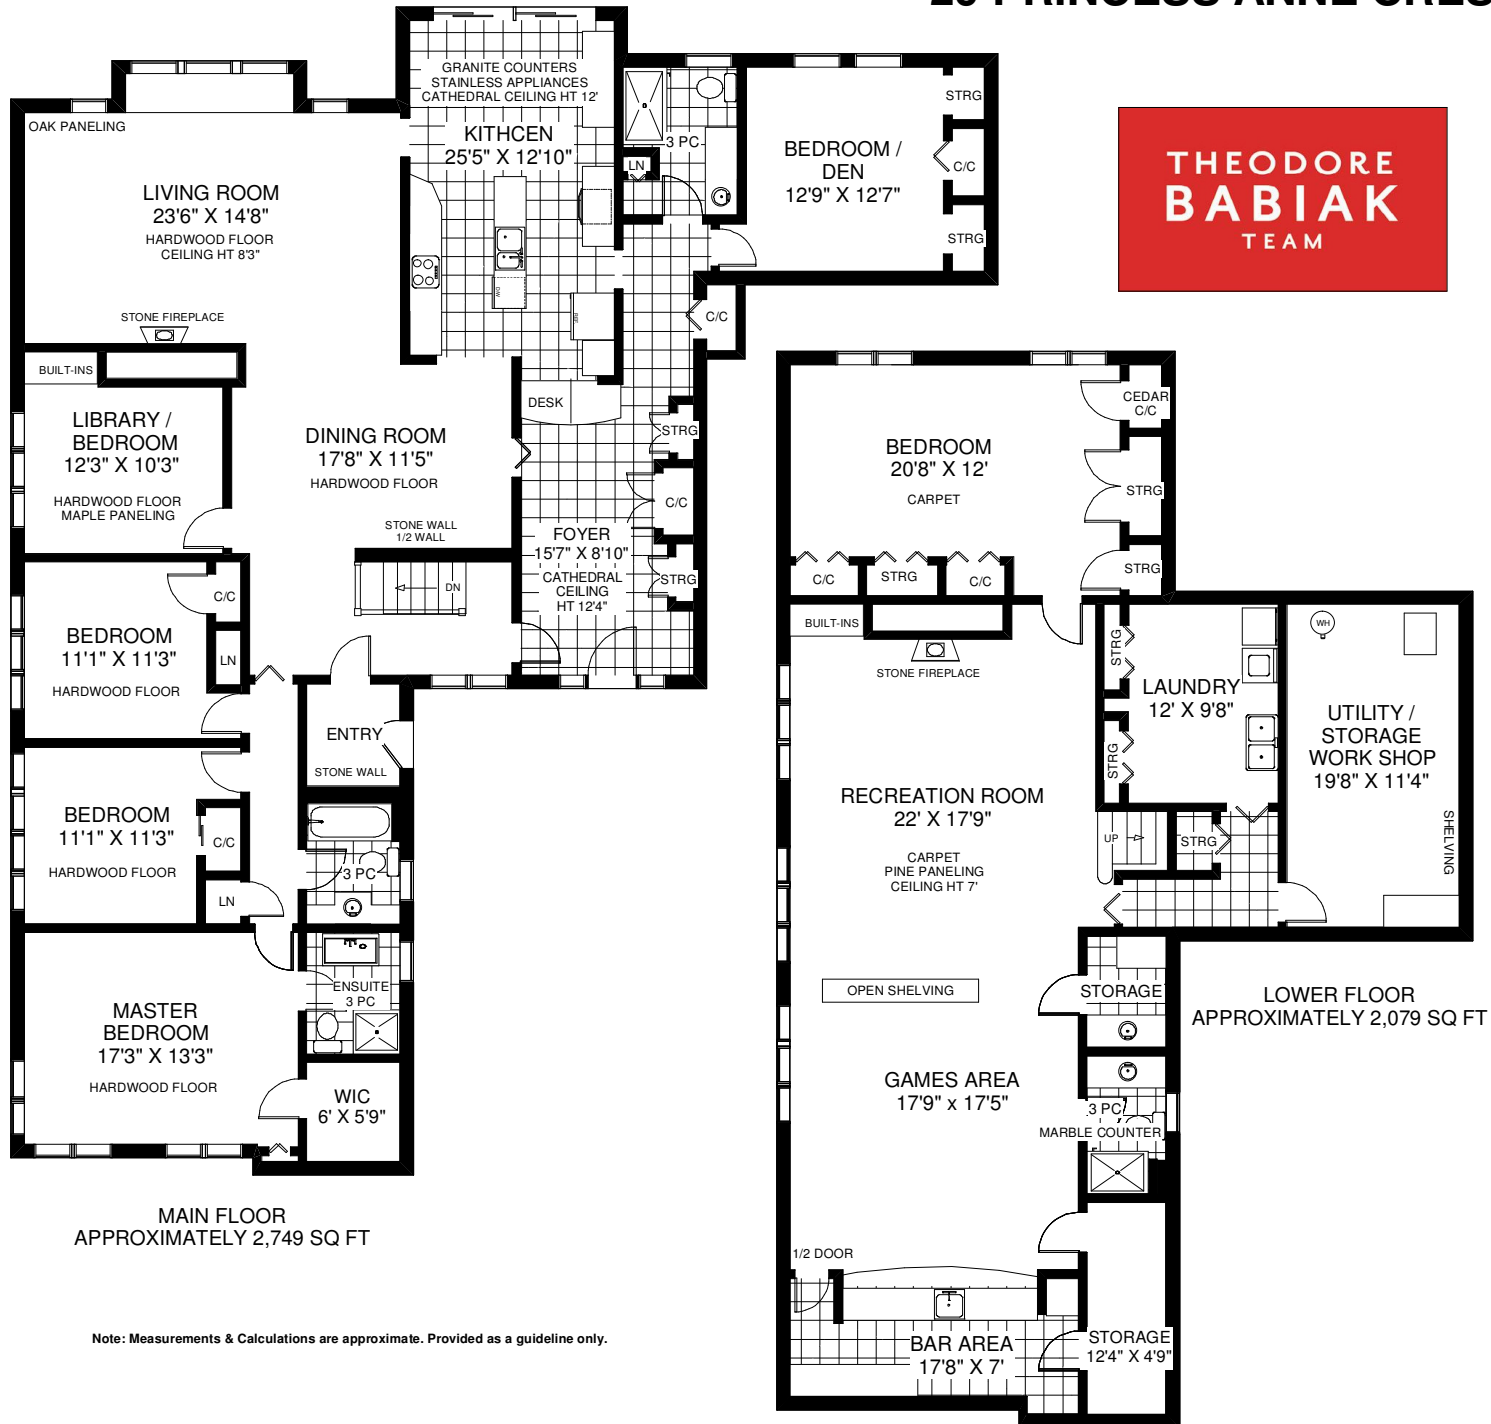

WALK OUT TO FLAG STONE PATIO  
AND SWIMMING POOL

# 29 PRINCESS ANNE CRESCENT

Note: Measurements & Calculations are approximate. Provided as a guideline only.