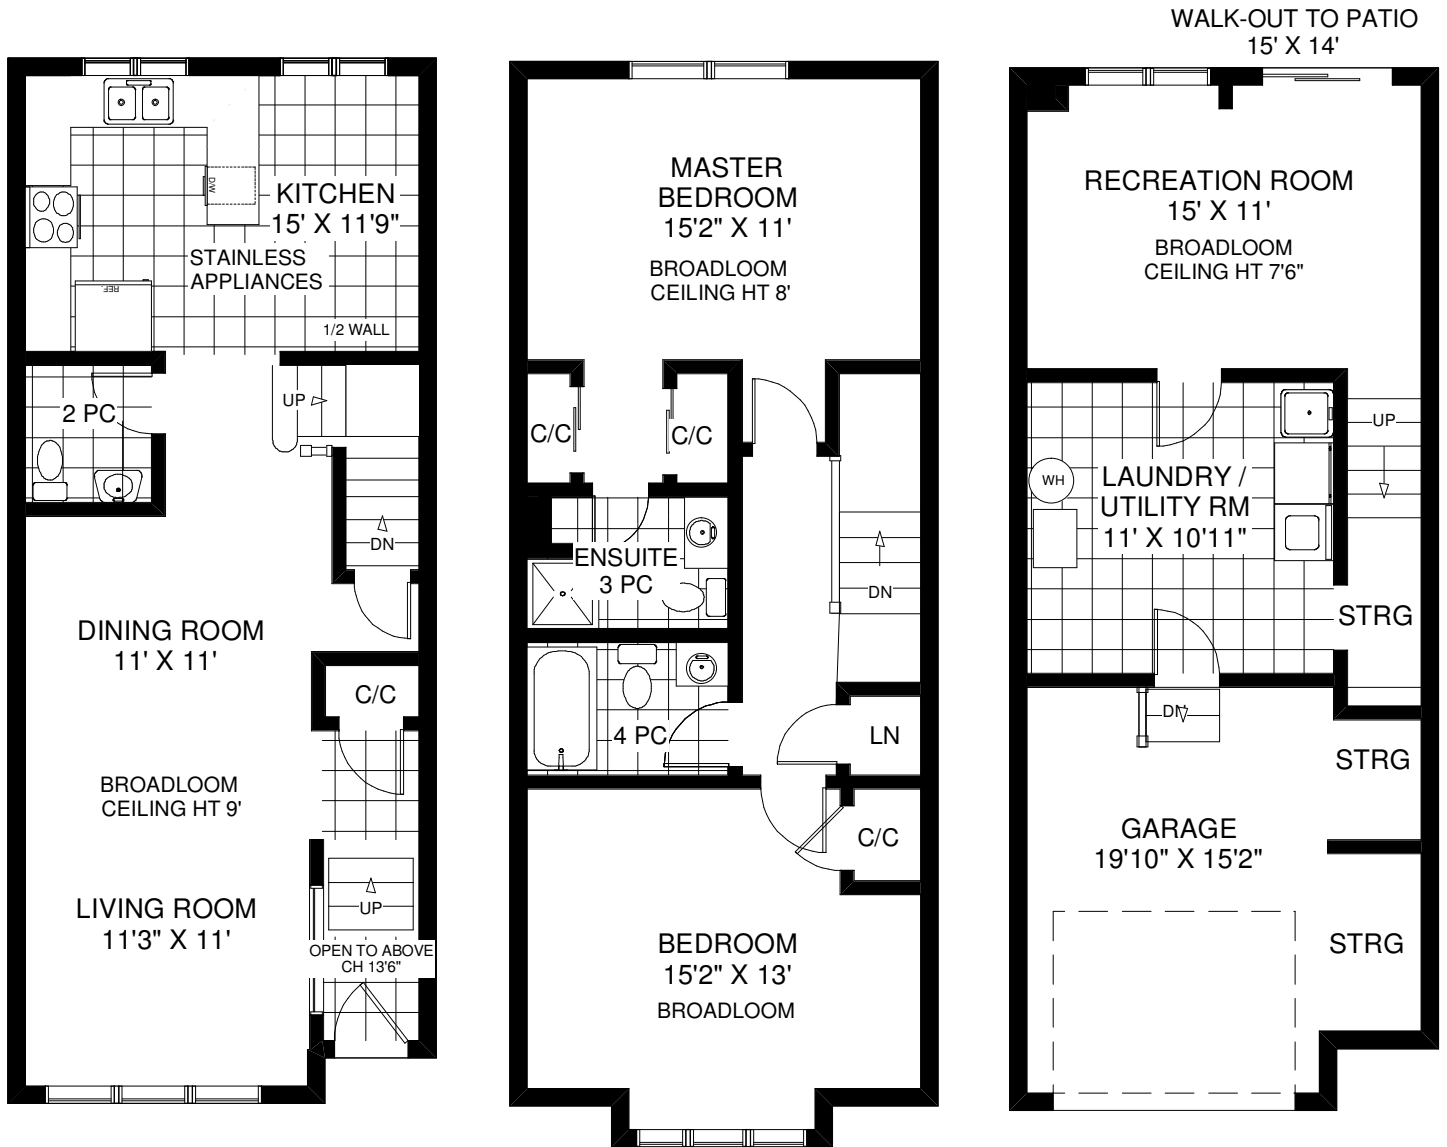

# 58 HARBOURVIEW CRESCENT

TOTAL ABOVE GRADE SQUARE FOOTAGE 1,737

Note: Measurements & Calculations are approximate. Provided as a guideline only.

FLOOR PLANS BY KIM DORNEY  
647-989-6526