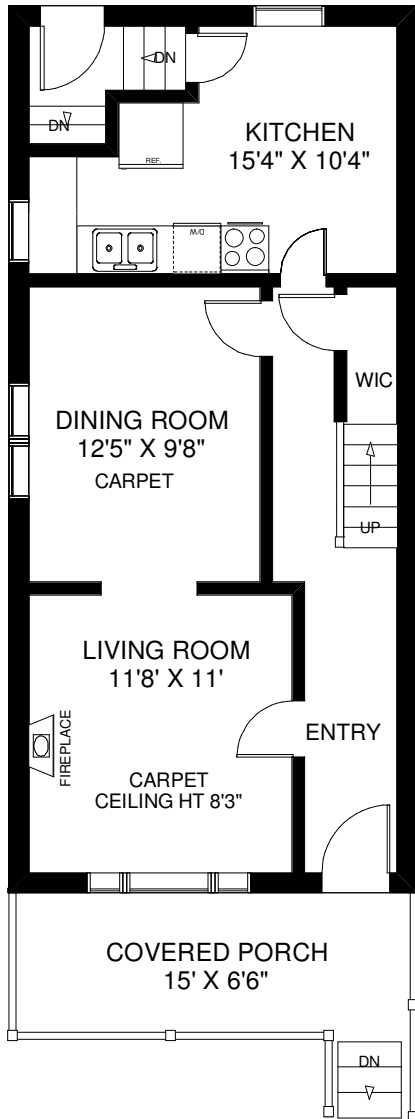

# 237 CLENDENAN AVENUE

TOTAL SQUARE FOOTAGE APPROXIMATELY 1,258

MAIN FLOOR  
APPROXIMATELY 629 SQ FT

SECOND FLOOR  
APPROXIMATELY 629 SQ FT

LOWER LEVEL  
APPROXIMATELY 629 SQ FT

Note: Measurements & Calculations are approximate. Provided as a guideline only.