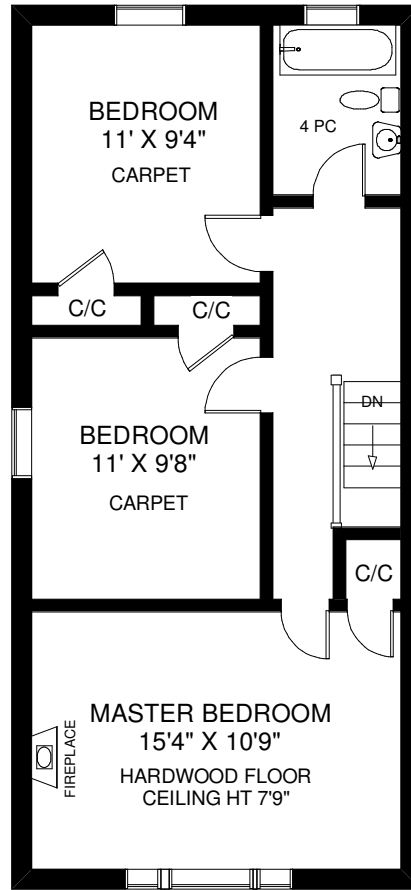

# 237 CLENDENAN AVENUE

TOTAL SQUARE FOOTAGE APPROXIMATELY 1,258

MAIN FLOOR  
APPROXIMATELY 629 SQ FT

SECOND FLOOR  
APPROXIMATELY 629 SQ FT

LOWER LEVEL  
APPROXIMATELY 629 SQ FT

Note: Measurements & Calculations are approximate. Provided as a guideline only.