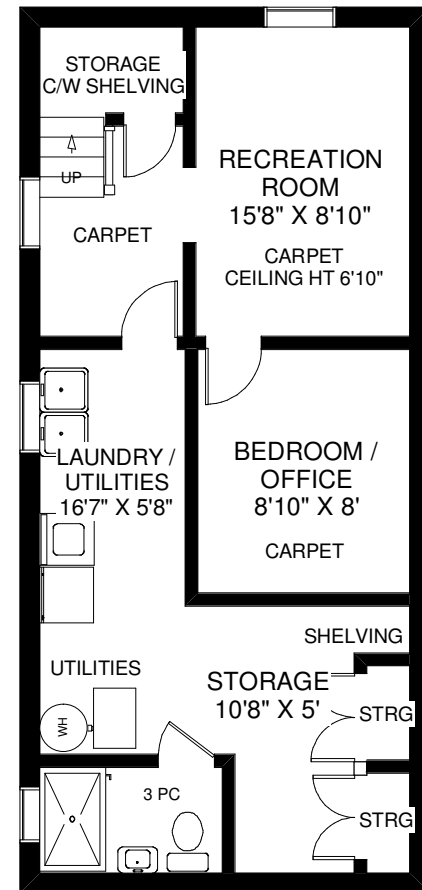

# 237 CLENDENAN AVENUE

TOTAL SQUARE FOOTAGE APPROXIMATELY 1,258

MAIN FLOOR  
APPROXIMATELY 629 SQ FT

SECOND FLOOR  
APPROXIMATELY 629 SQ FT

LOWER LEVEL  
APPROXIMATELY 629 SQ FT

Note: Measurements & Calculations are approximate. Provided as a guideline only.