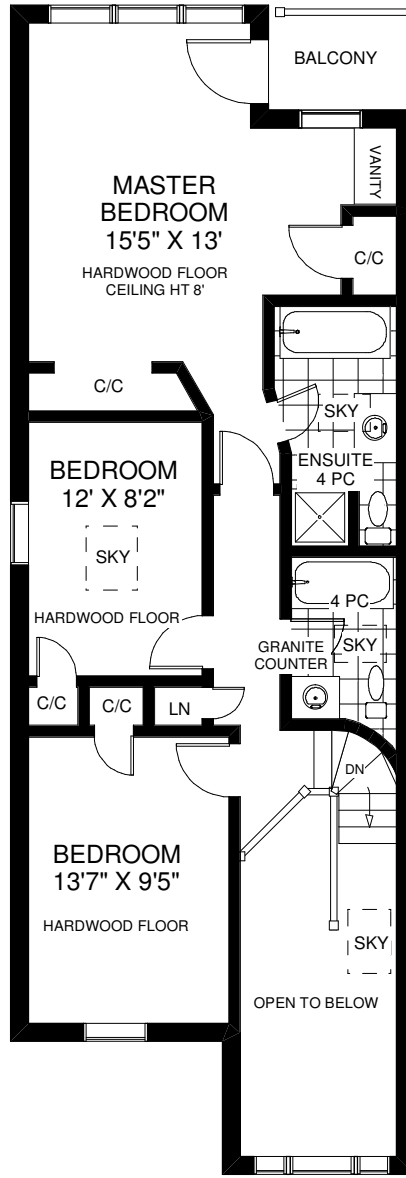

# 65 BERESFORD AVENUE

TOTAL ABOVE GRADE SQUARE FOOTAGE 1,828

**THEODORE  
BABIAK  
TEAM**

Note: Measurements & Calculations are approximate. Provided as a guideline only.

FLOOR PLANS BY KIM DORNEY  
647-989-6526