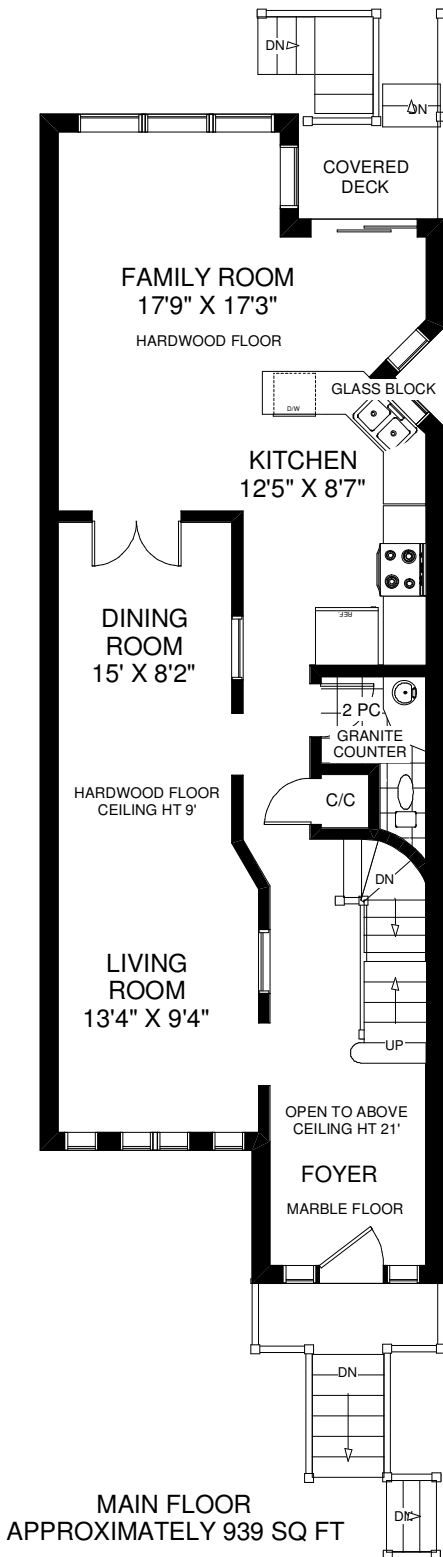

# 65 BERESFORD AVENUE

TOTAL ABOVE GRADE SQUARE FOOTAGE 1,828

**THEODORE  
BABIAK  
TEAM**

Note: Measurements & Calculations are approximate. Provided as a guideline only.

FLOOR PLANS BY KIM DORNEY  
647-989-6526