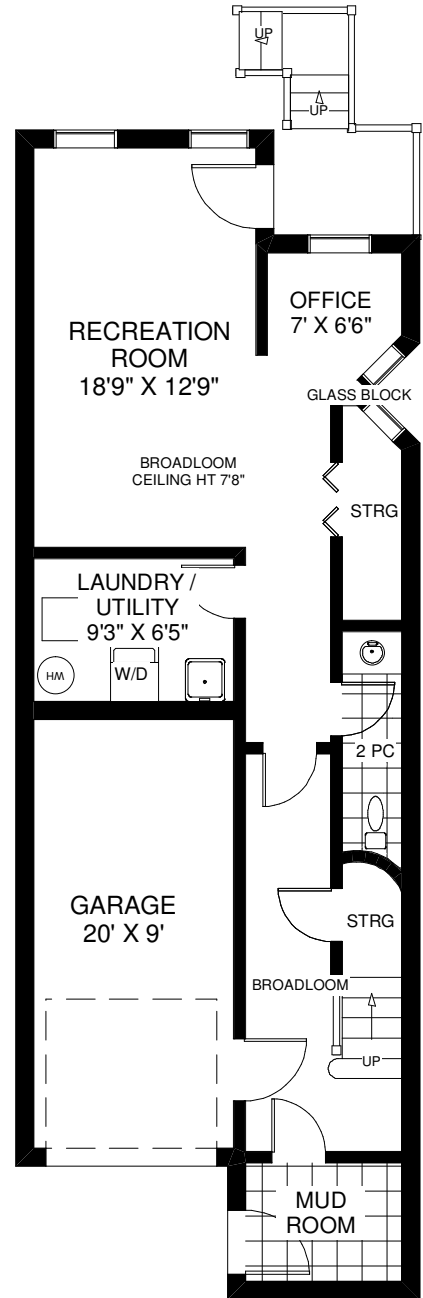

# 65 BERESFORD AVENUE

TOTAL ABOVE GRADE SQUARE FOOTAGE 1,828

**THEODORE  
BABIAK  
TEAM**

Note: Measurements & Calculations are approximate. Provided as a guideline only.

FLOOR PLANS BY KIM DORNEY  
647-989-6526