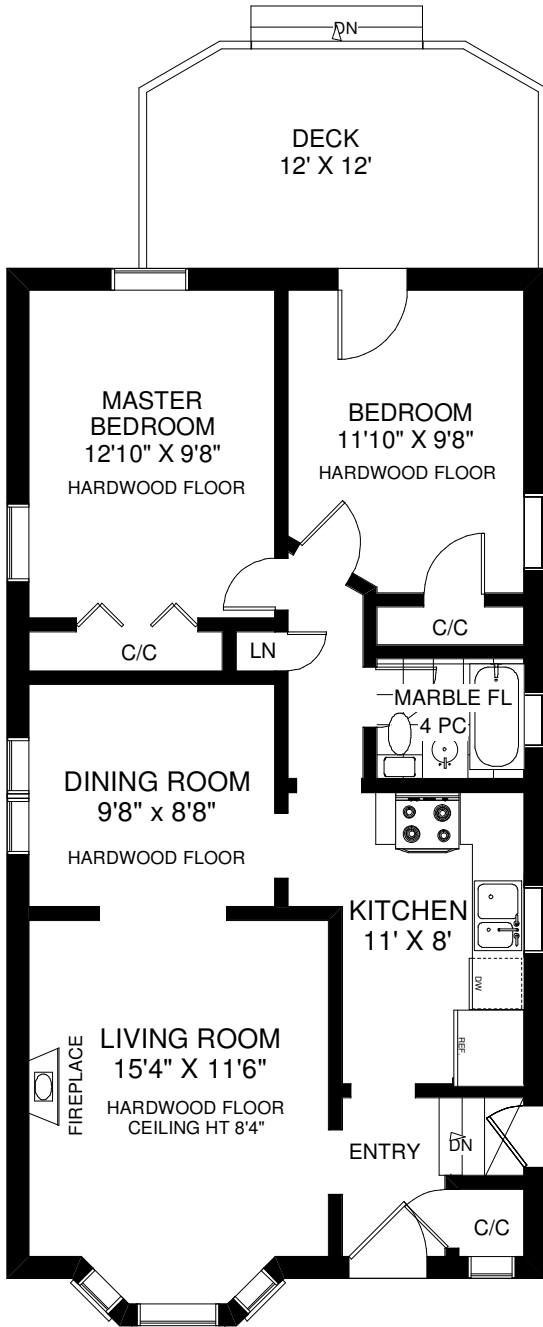

59 AVONHURST ROAD

WALK DOWN TO INTERLOCKING PATIO

MAIN FLOOR
APPROXIMATELY 819 SQ FT

LOWER FLOOR
APPROXIMATELY 819 SQ FT

Note: Measurements & Calculations are approximate. Provided as a guideline only.