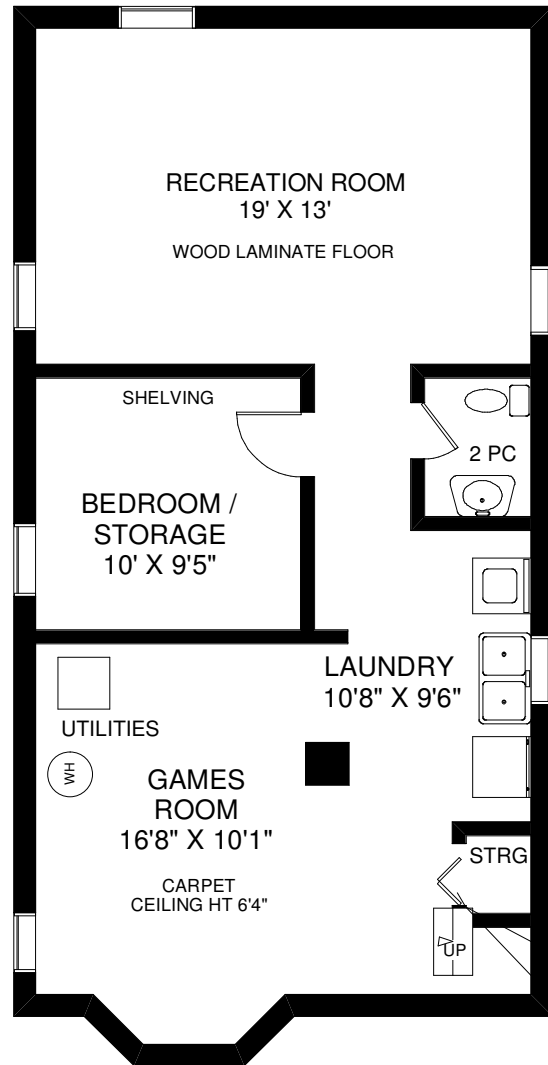

59 AVONHURST ROAD

WALK DOWN TO INTERLOCKING PATIO

MAIN FLOOR
APPROXIMATELY 819 SQ FT

LOWER FLOOR
APPROXIMATELY 819 SQ FT

Note: Measurements & Calculations are approximate. Provided as a guideline only.