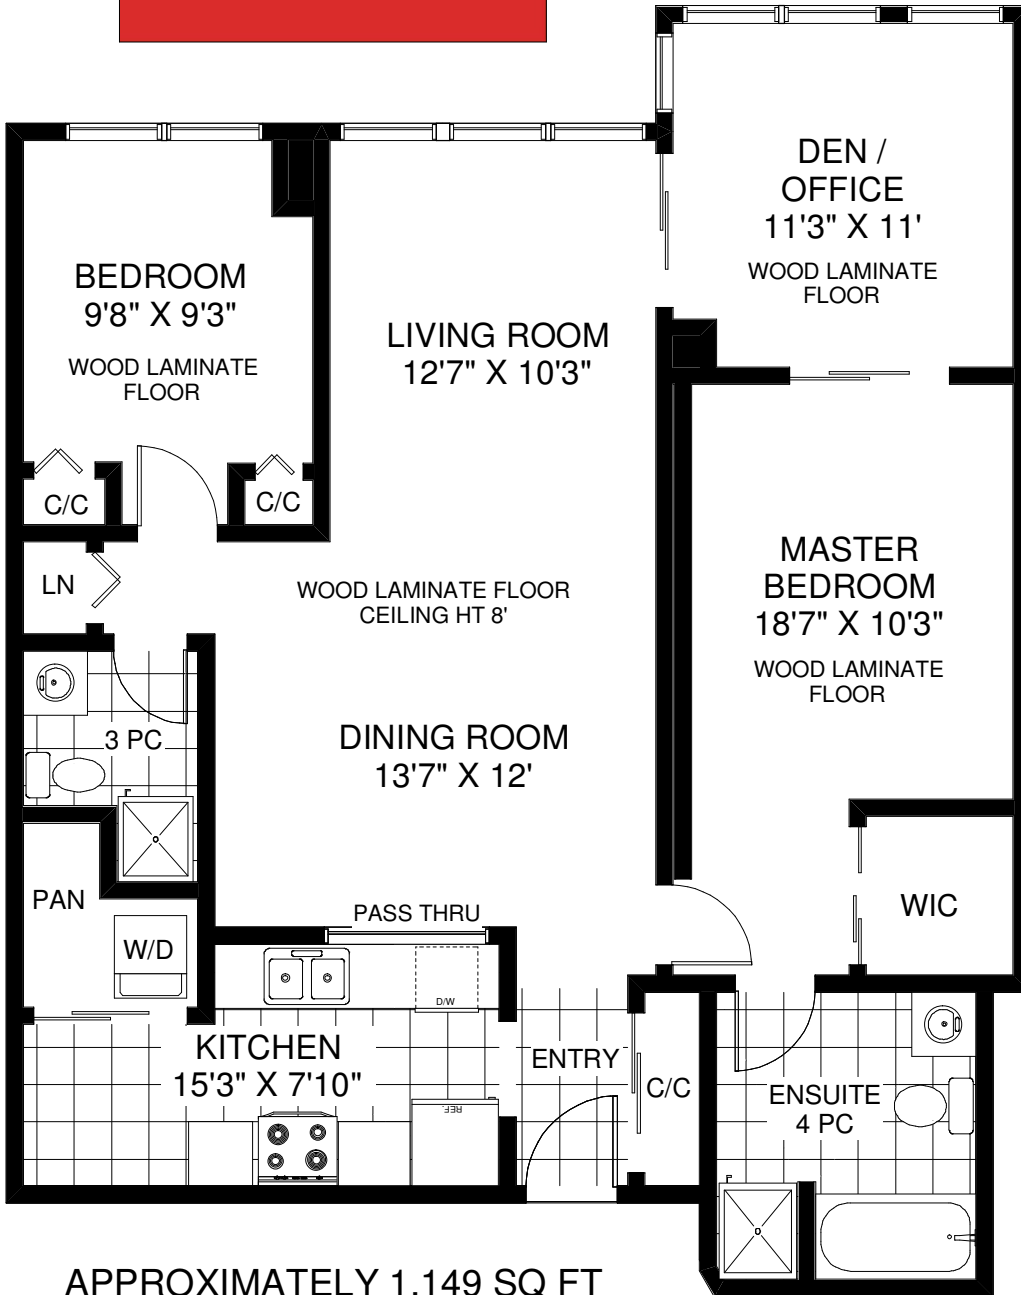

**22 SOUTHPORT STREET
UNIT #939**

APPROXIMATELY 1,149 SQ FT

Note: Measurements & Calculations are approximate. Provided as a guideline only.