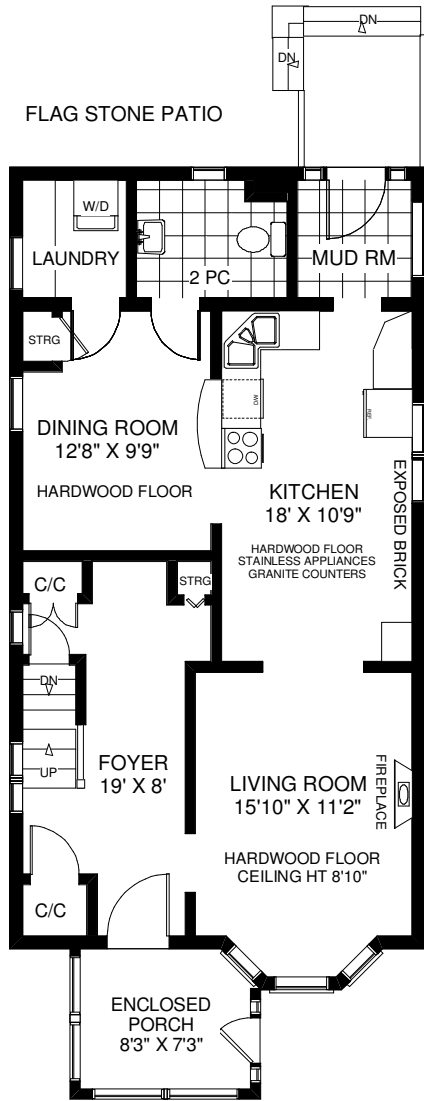

# 70 HEWITT AVENUE

TOTAL ABOVE GRADE SQUARE FOOTAGE 2,157

MAIN FLOOR  
APPROXIMATELY 859 SQ FT

SECOND FLOOR  
APPROXIMATELY 839 SQ FT

THIRD FLOOR  
APPROXIMATELY 459 SQ FT

LOWER FLOOR  
APPROXIMATELY 789 SQ FT

FLOOR PLANS BY KIM DORNEY  
647-989-6526

Note: Measurements & Calculations are approximate. Provided as a guideline only.