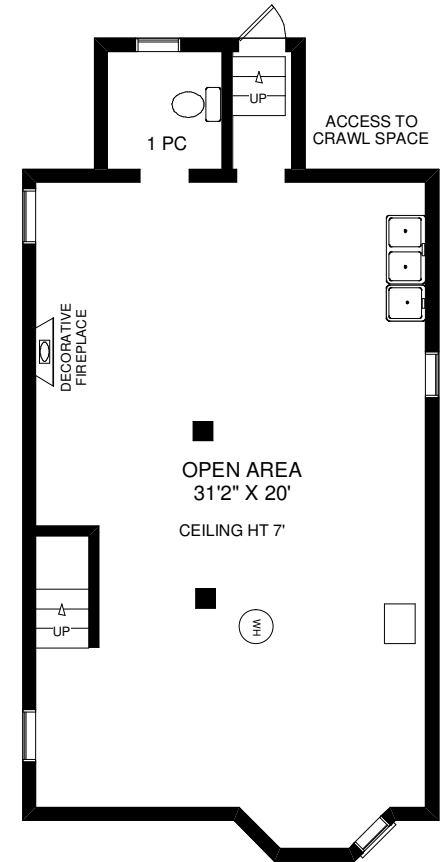

# 70 HEWITT AVENUE

TOTAL ABOVE GRADE SQUARE FOOTAGE 2,157

MAIN FLOOR  
APPROXIMATELY 859 SQ FT

SECOND FLOOR  
APPROXIMATELY 839 SQ FT

THIRD FLOOR  
APPROXIMATELY 459 SQ FT

LOWER FLOOR  
APPROXIMATELY 789 SQ FT

FLOOR PLANS BY KIM DORNEY  
647-989-6526

Note: Measurements & Calculations are approximate. Provided as a guideline only.