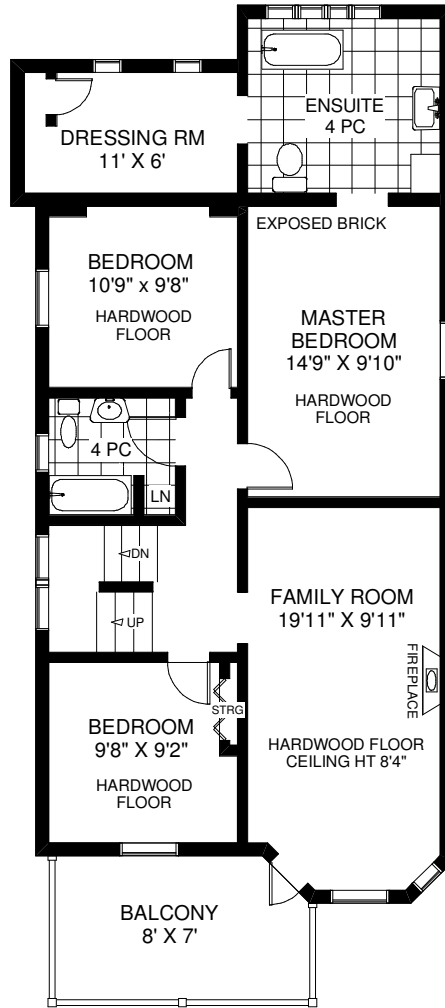

# 70 HEWITT AVENUE

TOTAL ABOVE GRADE SQUARE FOOTAGE 2,157

MAIN FLOOR  
APPROXIMATELY 859 SQ FT

SECOND FLOOR  
APPROXIMATELY 839 SQ FT

THIRD FLOOR  
APPROXIMATELY 459 SQ FT

LOWER FLOOR  
APPROXIMATELY 789 SQ FT

FLOOR PLANS BY KIM DORNEY  
647-989-6526

Note: Measurements & Calculations are approximate. Provided as a guideline only.