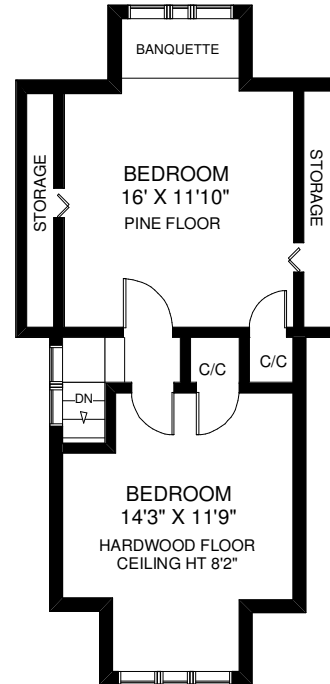

# 70 HEWITT AVENUE

TOTAL ABOVE GRADE SQUARE FOOTAGE 2,157

MAIN FLOOR  
APPROXIMATELY 859 SQ FT

SECOND FLOOR  
APPROXIMATELY 839 SQ FT

THIRD FLOOR  
APPROXIMATELY 459 SQ FT

LOWER FLOOR  
APPROXIMATELY 789 SQ FT

FLOOR PLANS BY KIM DORNEY  
647-989-6526

Note: Measurements & Calculations are approximate. Provided as a guideline only.